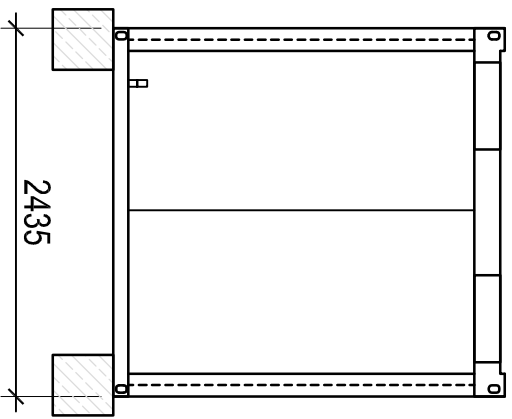

View C

Ministerul Dezvoltării
Regionale și Construcțiilor

Agencia de Cooperare Internațională a Germaniei (GIZ), Moldova
Chișinău, 666 Bernardazzi T + 373 22 22-83-19 F + 373 22 00-02-38

Modernization of local public services in the Republic of Moldova
- Intervention area 2: Regional planning and programming -

Conceptual design for the regional landfill in Development Region
South - Cahul landfill

Social container for transfer stations

Scale:	Drawing no:	Drawn by:	Date:
1:50	T-3.2.dwg	W. Robrecht	January 2015