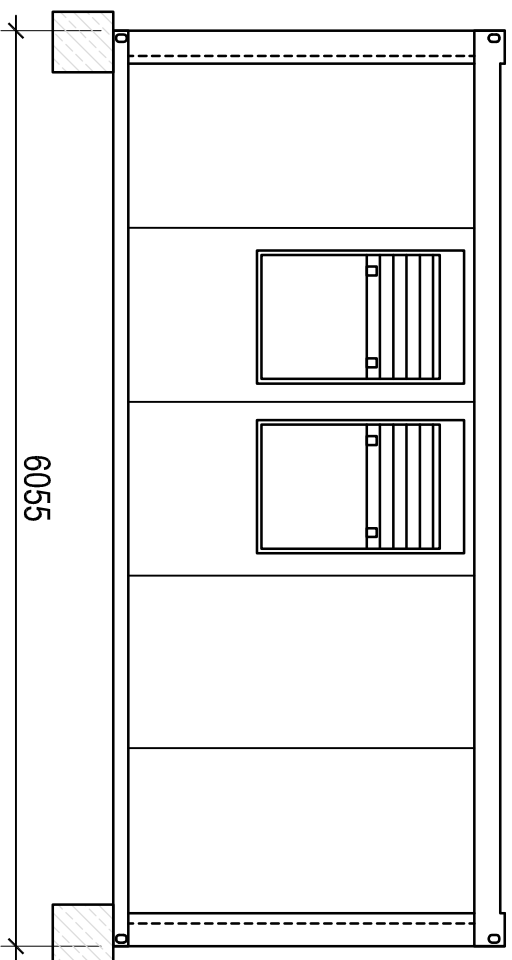

View D

Ministerul Dezvoltării
Regionale și Construcțiilor

Agencia de Cooperare Internațională a Germaniei (GIZ), Moldova
Chișinău, 666 Bernardazzi T + 373 22 22-83-19 F + 373 22 00-02-38

Modernization of local public services in the Republic of Moldova
- Intervention area 2: Regional planning and programming -

Conceptual design for the regional landfill in Development Region
South - Cahul landfill

Social container for transfer stations

Scale:	Drawing no:	Drawn by:	Date:
1:50	T-3.2.dwg	W. Robrecht	January 2015