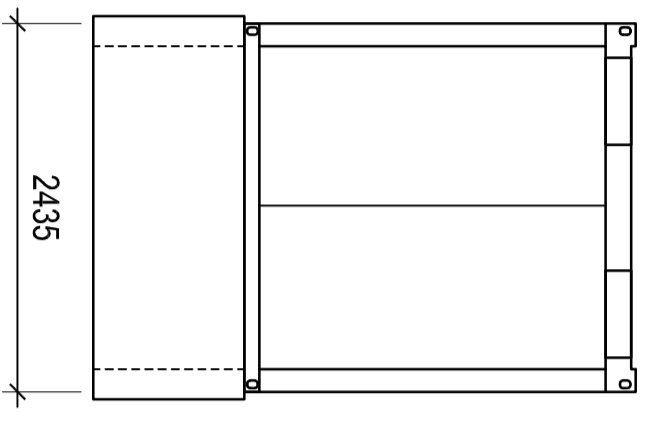

View C

Ministerul Dezvoltării Regionale și Construcțiilor
Agenția de Cooperare Internațională a Germaniei (GIZ), Moldova
Chișinău, 66 Bernardazzi T + 373 22 22-83-19 F + 373 22 00-02-38

Modernization of local public services in the Republic of Moldova
- Intervention area 2: Regional planning and programming -

Conceptual design for the regional landfill in Development Region
South - Cahul landfill

Weighing office at Cahul landfill

Scale:	Drawing no:	Drawn by:	Date:
1:50	I-1.2.dwg	W. Robrecht	January 2015