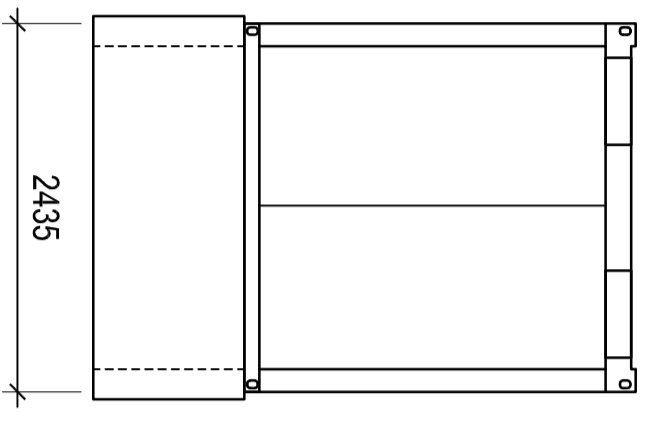

View A

View B

View C

View D

<p>giz Deutsche Gesellschaft für Internationale Zusammenarbeit (GIZ) GmbH</p>		<p>Ministerul Dezvoltării Regionale și Construcțiilor</p>		<p>Agentia de Cooperare Internațională a Germaniei (GIZ), Moldova Chișinău, 66 Bernardazzi T + 373 22 22-83-19 F + 373 22 00-02-38</p>	
<p>Modernization of local public services in the Republic of Moldova - Intervention area 2: Regional planning and programming -</p>					
<p>Conceptual design for the regional landfill in Development Region South - Cahul landfill</p>					
<p>Weighing office for transfer stations</p>					
Scale:	Drawing no:	Drawn by:	Date:		
1:50	T-3.3.dwg	W. Răbrechi	January 2015		