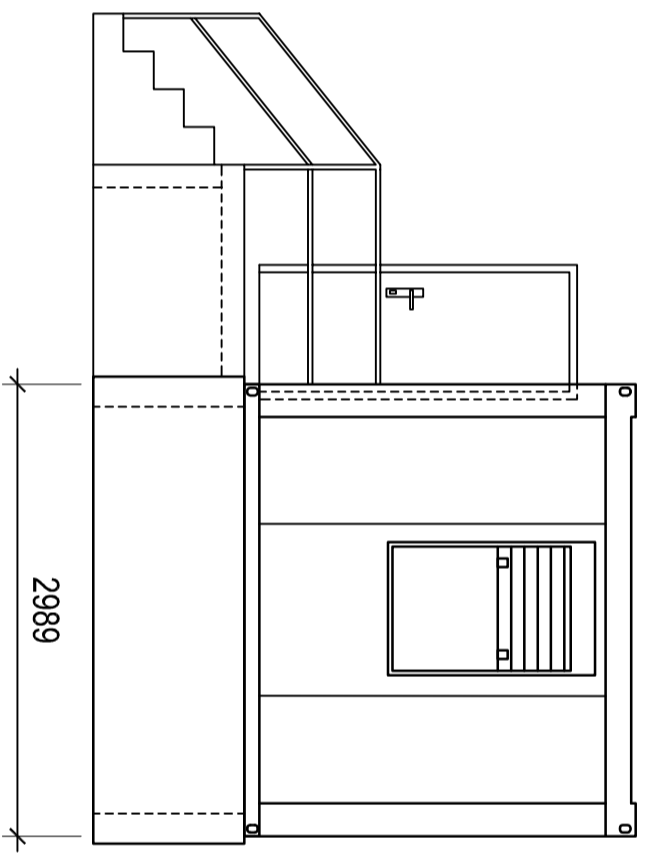

View A

View B

View C

View D

<p>giz Deutsche Gesellschaft für Internationale Zusammenarbeit (GIZ) GmbH</p>		<p>Ministerul Dezvoltării Regionale și Construcțiilor</p>		<p>Agentia de Cooperare Internațională a Germaniei (GIZ), Moldova Chișinău, 66 Bernardazzi T + 373 22 22-83-19 F + 373 22 00-02-38</p>	
<p>Modernization of local public services in the Republic of Moldova - Intervention area 2: Regional planning and programming -</p>					
<p>Conceptual design for the regional landfill in Development Region South - Cahul landfill</p>					
<p>Weighing office for transfer stations</p>					
Scale:	Drawing no:	Drawn by:	Date:		
1:50	T-3.3.dwg	W. Răbrechi	January 2015		