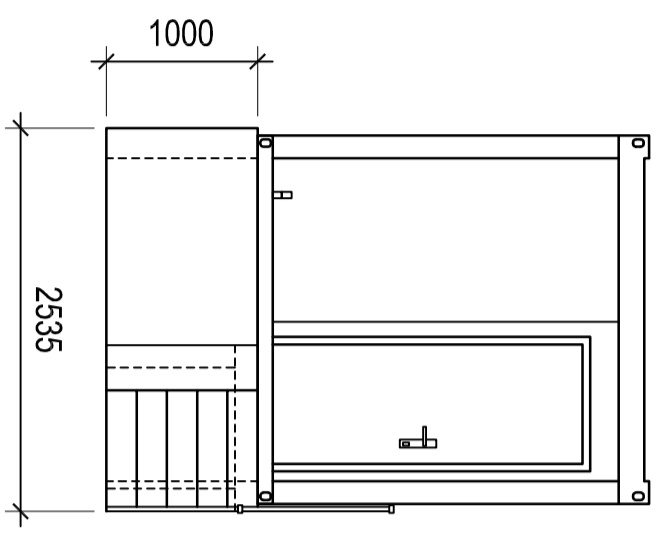

View A

View B

View C

View D

<p>giz Deutsche Gesellschaft für Internationale Zusammenarbeit (GIZ) GmbH</p>		<p>Ministerul Dezvoltării Regionale și Construcțiilor</p>		<p>Agentia de Cooperare Internațională a Germaniei (GIZ), Moldova Chișinău, 66 Bernardazzi T + 373 22 22-83-19 F + 373 22 00-02-38</p>	
<p>Modernization of local public services in the Republic of Moldova - Intervention area 2: Regional planning and programming -</p>					
<p>Conceptual design for the regional landfill in Development Region South - Cahul landfill</p>					
<p>Weighing office for transfer stations</p>					
Scale:	Drawing no:	Drawn by:	Date:		
1:50	T-3.3.dwg	W. Răbrechi	January 2015		