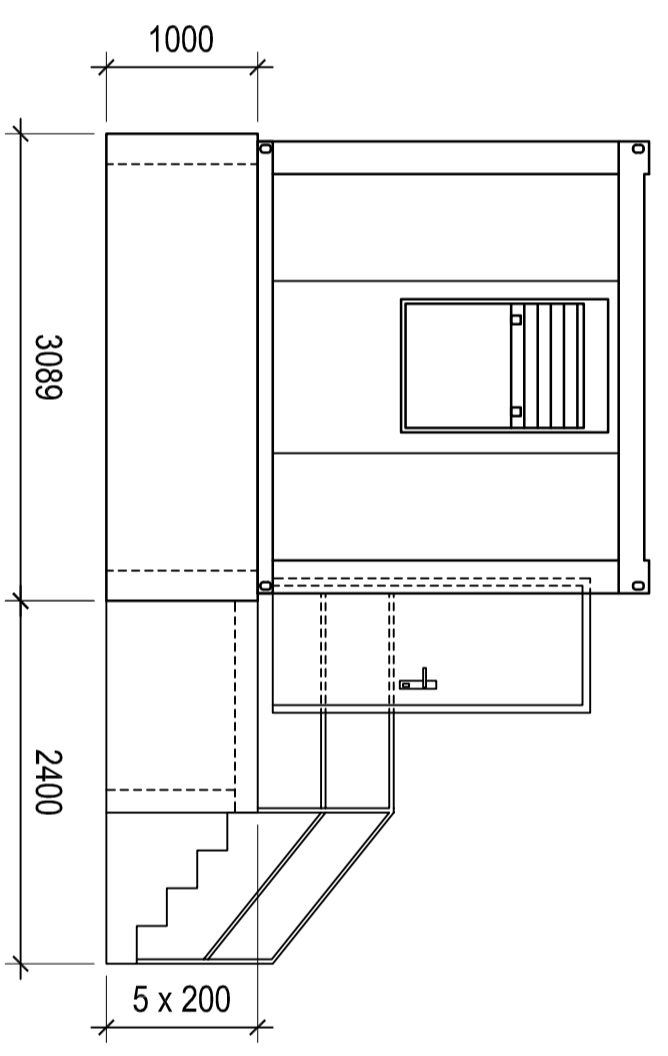

View A

View B

View C

View D

<p>giz Deutsche Gesellschaft für Internationale Zusammenarbeit (GIZ) GmbH</p>		<p>Ministerul Dezvoltării Regionale și Construcțiilor</p>		<p>Agentia de Cooperare Internațională a Germaniei (GIZ), Moldova Chișinău, 66 Bernardazzi T + 373 22 22-83-19 F + 373 22 00-02-38</p>	
<p>Modernization of local public services in the Republic of Moldova - Intervention area 2: Regional planning and programming -</p>					
<p>Conceptual design for the regional landfill in Development Region South - Cahul landfill</p>					
<p>Weighing office for transfer stations</p>					
Scale:	Drawing no:	Drawn by:	Date:		
1:50	T-3.3.dwg	W. Răbrechi	January 2015		